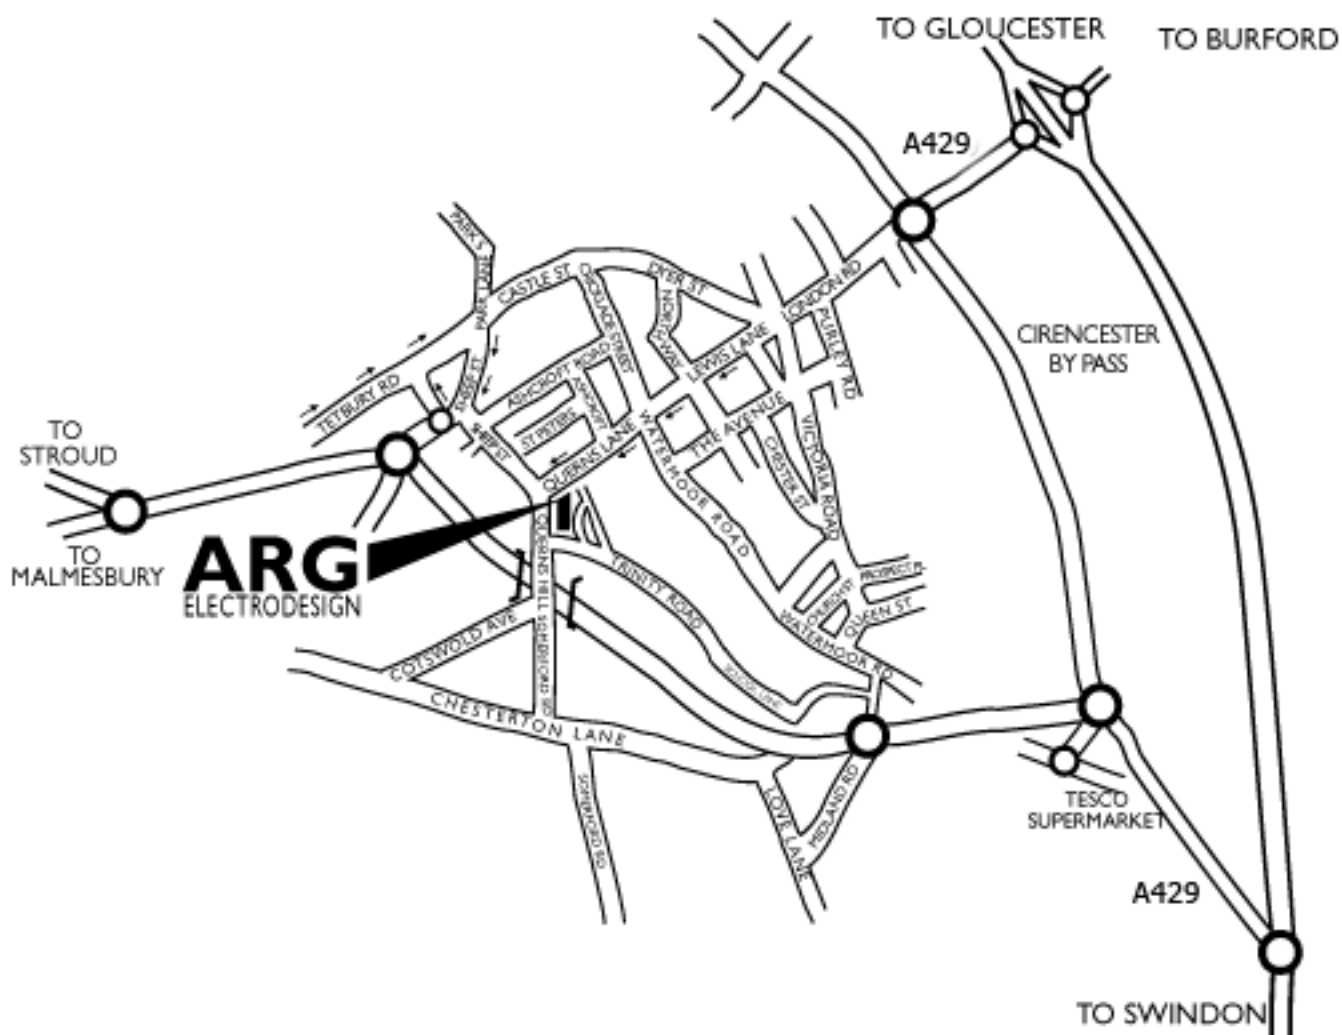

ARG
ELECTRODESIGN
LOCATION MAP

ARG ElectroDesign Limited

Queens Business Centre, Whitworth Road, Cirencester Gloucestershire GL7 1RT

Telephone: (+44) (0)1285 658501 Facsimile: (+44) (0)1285 885376

E-Mail: info@arg.co.uk Web Site: www.arg.co.uk